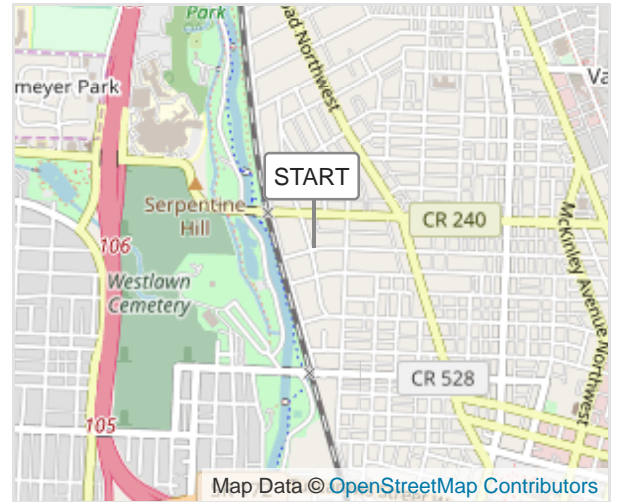

# 22HOFMarathonRelayLeg5

## ROUTE INFORMATION

ROUTE LENGTH 5.478 miles  
ASCENT 308 ft  
DESCENT 246 ft  
HILLS **↑** 47.4% | **↓** 39.2% | **→** 13.4%  
TERRAIN Road **A**  
START **LAT: 40.808369, LNG: -81.388899**