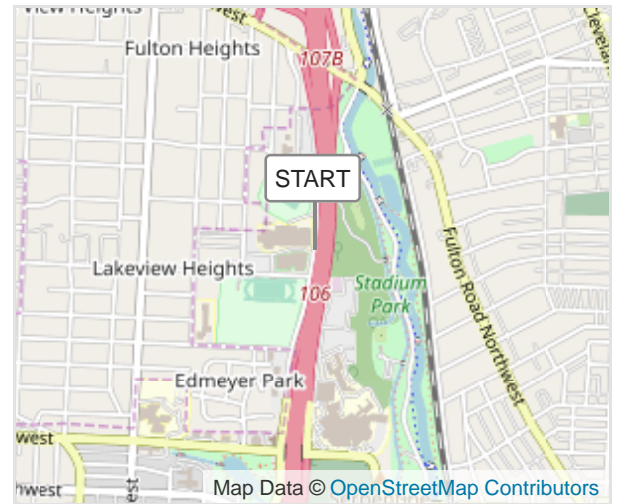

22HOFMarathonRelayLeg1

ROUTE INFORMATION

ROUTE LENGTH 6.560 miles
ASCENT 328 ft
DESCENT 341 ft
HILLS **↑** 45.3% | **↓** 40.2% | **→** 14.5%
TERRAIN Road **A**
START **LAT:** 40.817982, **LNG:** -81.396808